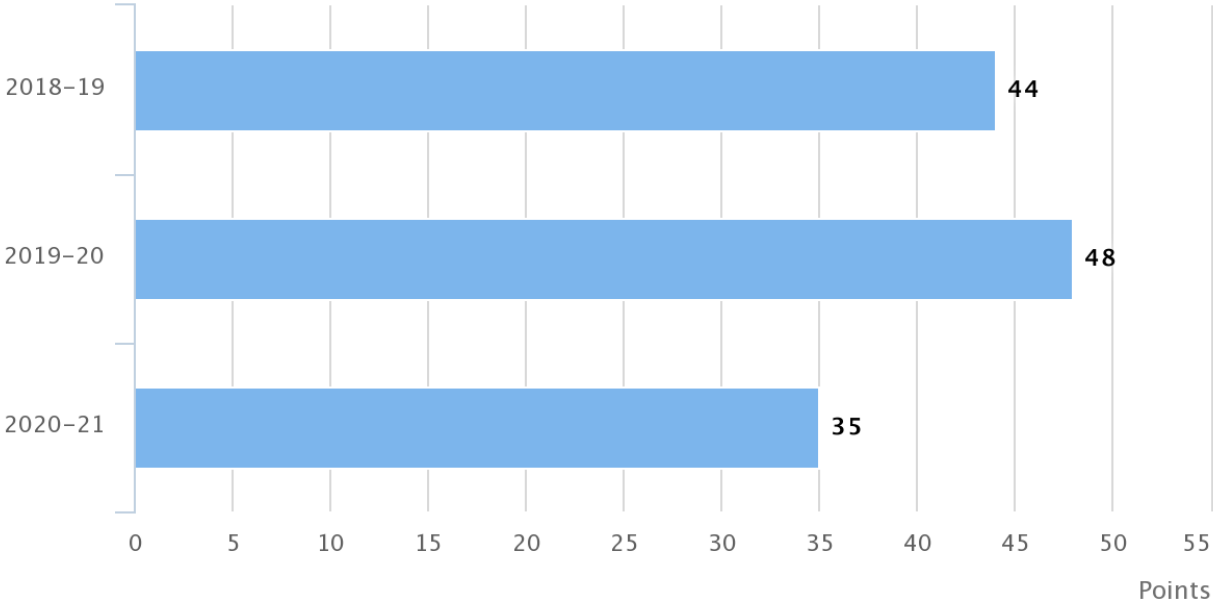

HEALTH AND WELLNESS SCORE (OUT OF 50 POINTS)

■ SSLA